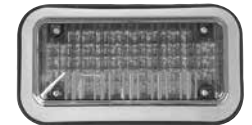

Model 45BZ series- 3" x 7"

4 x 6 LED Perimeter Light

PRODUCT #	DESCRIPTION	LIST
65R	4x6 red LED perimeter light	$208.94
65BZR	4x6 red LED perimeter light with bezel	$230.32
65A	4x6 amber LED perimeter light	$208.94
65BZA	4x6 amber LED perimeter light with bezel	$230.32
65B	4x6 blue LED perimeter light	$480.81
65BZB	4x6 blue LED perimeter light with bezel	$502.18
65W	4x6 white LED perimeter light	$480.81
65BZW	4x6 white LED perimeter light with bezel	$502.18
65RB	4x6 red/blue dual color LED perimeter light	$362.14
65BZRB	4x6 red/blue dual color LED perimeter light with bezel	$383.51
65RA	4x6 red/amber dual color LED perimeter light	$219.39
65BZRA	4x6 red/amber dual color LED perimeter light with bezel	$240.76
65RW	4x6 red/white dual color LED perimeter light	$362.14
65BZRW	4x6 red/white dual color LED perimeter light with bezel	$383.51
65AW	4x6 amber/white dual color LED perimeter light	$362.14
65BZAW	4x6 amber/white dual color LED perimeter light with bezel	$383.51