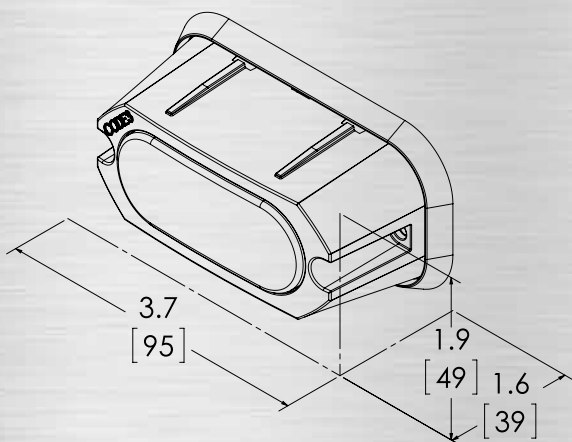

T-Rex® Series

Delivers Exceptionally Bright Straight-on and Off-angle Signal

TRX6R

Installing these lights is a snap with just two screws. Easily mounts to license plates, side mirrors or grille.

DESIGN FEATURES

- Synch up to 20 T-Rex lightheads using XT-based software
- 27 user selectable flash patterns and synchronous capability
- Torus® LED technology delivers an exceptionally bright straight-on and off-angle signal
- Mounting pattern matches XT3 series – no new drilling holes are needed
- Compact size with a wide angle signal

OPTIONS

- Chrome bezel (TRXCBZ)

SPECIFICATIONS

- 1.9" H x 3.85" W x 1.34" D (with bezel) (48 x 98 x 34 mm)
- 12VDC
- 1.15 amp average draw
- 15.5 average watts
- SAE, and California Title 13, and certain models are ECE65 Compliant
- 5-year warranty