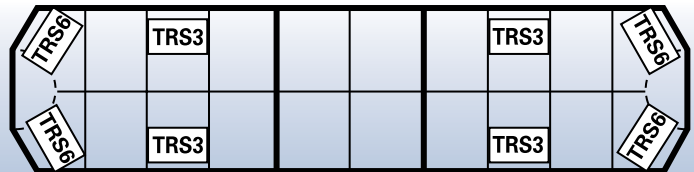

21TR47R65B3

Both B and B3 configurations are available for every length.

Phone: (314) 426-2700
Fax: (314) 426-1337

CODE 3®
A PUBLIC SAFETY EQUIPMENT COMPANY
www.code3pse.com