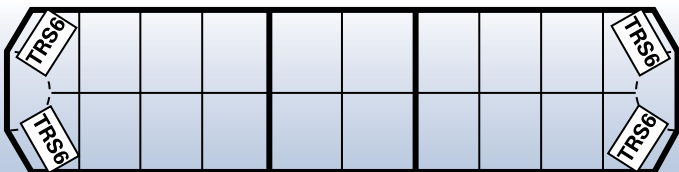

21TR47R65B