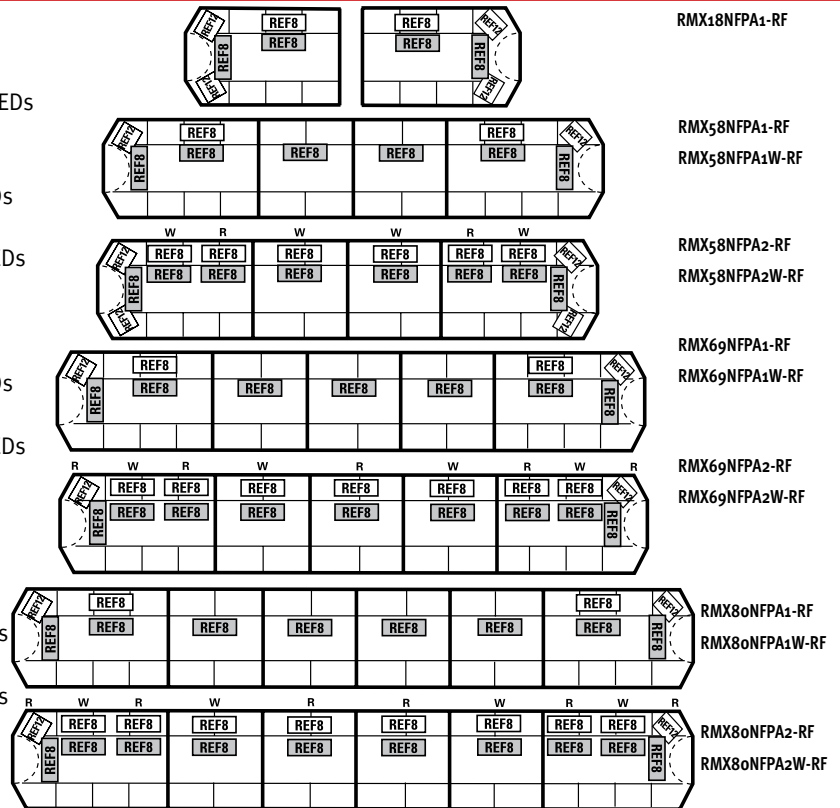

RMX Lightbar

Product Number	Description
RMX18NFPA1-RF	18" (pair) NFPA1, each w/10 Red PriZm™ II LEDs
RMX58NFPA1-RF	58" NFPA1 w/10 Red PriZm II LEDs
RMX58NFPA1W-RF	58" NFPA1W w/8 Red PriZm II & 2 White LEDs
RMX58NFPA2-RF	58" NFPA2 w/18 Red PriZm II LEDs
RMX58NFPA2W-RF	58" NFPA2W w/14 Red PriZm II & 4 White LEDs
RMX69NFPA1-RF	69" NFPA1 w/11 Red PriZm II LEDs
RMX69NFPA1W-RF	69" NFPA1W w/9 Red PriZm II & 2 White LEDs
RMX69NFPA2-RF	69" NFPA2 w/18 Red PriZm II LEDs
RMX69NFPA2W-RF	69" NFPA2W w/14 Red PriZm II & 4 White LEDs
RMX80NFPA1-RF	80" NFPA1 w/12 Red PriZm II LEDs
RMX80NFPA1W-RF	80" NFPA1W w/10 Red PriZm II & 2 White LEDs
RMX80NFPA2-RF	80" NFPA2 w/20 Red PriZm II LEDs
RMX80NFPA2W-RF	80" NFPA2W w/16 Red PriZm II & 4 White LEDs

Scene Lights

Product Number	Description
79SCBZ	7"x9" White LED Scene Light & Bezel