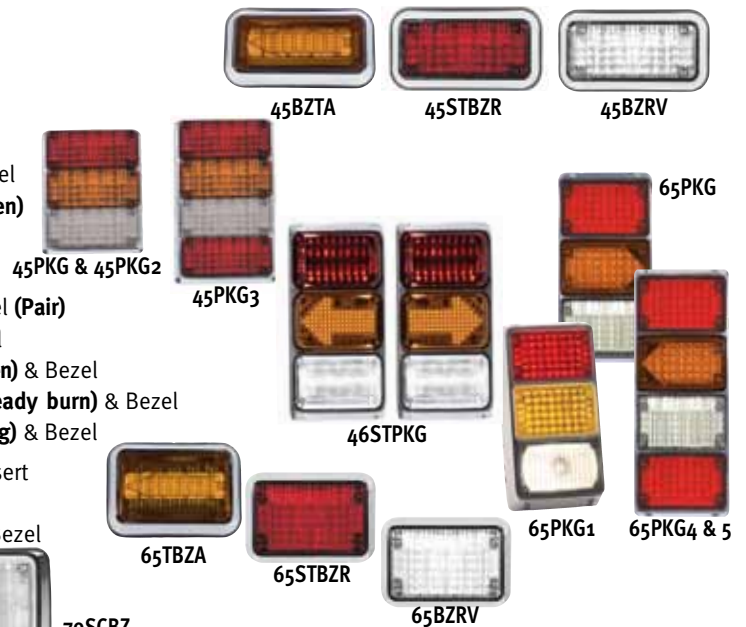

RMX Lightbar

Product Number	Description
RMX18NFPA1-RF	18" (pair) NFPA1, each w/10 Red PriZm™ II LEDs
RMX58NFPA1-RF	58" NFPA1 w/10 Red PriZm II LEDs
RMX58NFPA1W-RF	58" NFPA1W w/8 Red PriZm II & 2 White LEDs
RMX58NFPA2-RF	58" NFPA2 w/18 Red PriZm II LEDs
RMX58NFPA2W-RF	58" NFPA2W w/14 Red PriZm II & 4 White LEDs
RMX69NFPA1-RF	69" NFPA1 w/11 Red PriZm II LEDs
RMX69NFPA1W-RF	69" NFPA1W w/9 Red PriZm II & 2 White LEDs
RMX69NFPA2-RF	69" NFPA2 w/18 Red PriZm II LEDs
RMX69NFPA2W-RF	69" NFPA2W w/14 Red PriZm II & 4 White LEDs
RMX80NFPA1-RF	80" NFPA1 w/12 Red PriZm II LEDs
RMX80NFPA1W-RF	80" NFPA1W w/10 Red PriZm II & 2 White LEDs
RMX80NFPA2-RF	80" NFPA2 w/20 Red PriZm II LEDs
RMX80NFPA2W-RF	80" NFPA2W w/16 Red PriZm II & 4 White LEDs

Perimeter Lights

Product Number	Description
378XBZ-75	3"x7" Prizm II Perimeter Light w/ 8 LEDs and Bezel (Red, Blue, Amber, or Green LEDs)
3712XBZ-75	3"x7" Prizm II Perimeter Light w/ 12 LEDs and Bezel (Red, Blue, or Amber LEDs)
3712CXXBZ-75	3"x7" Prizm II Perimeter Light w/ Split Color 12 LEDs and Bezel (Red/Amber, Red/Blue, Red/White)
45BZX	3"x7" LED Perimeter Light and Bezel (Red, Blue, Amber, or White LEDs)
468XBZ-75	4"x6" Prizm II Perimeter Light w/ 8 LEDs and Bezel (Red, Blue, Amber, or Green LEDs)
4612XBZ-75	4"x6" Prizm II Perimeter Light w/ 12 LEDs and Bezel (Red, Blue, or Amber LEDs)
4612CXXBZ-75	4"x6" Prizm II Perimeter Light w/ Split Color 12 LEDs and Bezel (Red/Amber, Red/Blue, Red/White)
65BZX	4"x6" LED Perimeter Light and Bezel (Red, Blue, Amber, or White LEDs)
798XBZ-75	7"x9" Prizm II Perimeter Light w/ 8 LEDs and Bezel (Red, Blue, Amber, or Green LEDs)
7912XBZ-75	7"x9" Prizm II Perimeter Light w/ 12 LEDs and Bezel (Red, Blue, or Amber LEDs)
7912CXXBZ-75	7"x9" Prizm II Perimeter Light w/ Split Color 12 LEDs and Bezel (Red/Amber, Red/Blue, Red/White)
85BZX	7"x9" LED Perimeter Light with Bezel (Red, Blue, Amber, or White LEDs)

Scene Lights

Product Number	Description
79SCBZ	7"x9" White LED Scene Light & Bezel