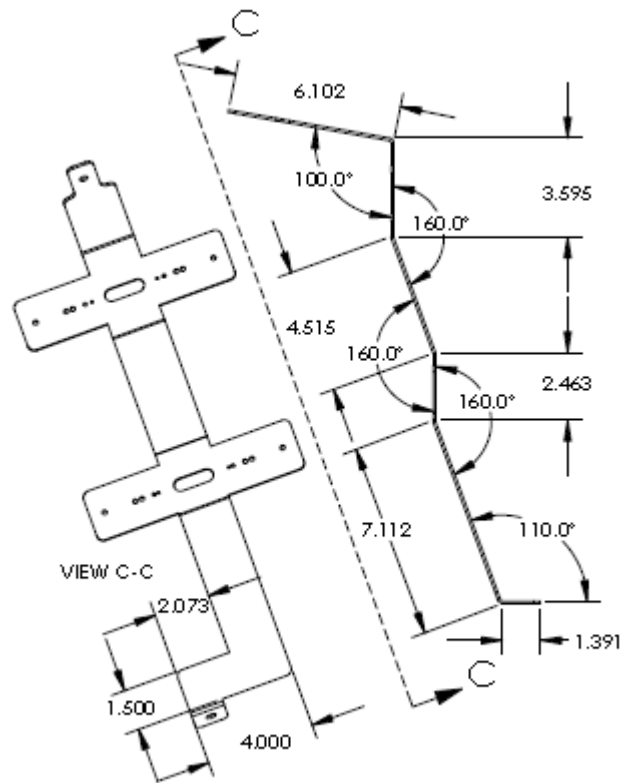

GMBF15008

GRILLE MOUNT LED BRACKET