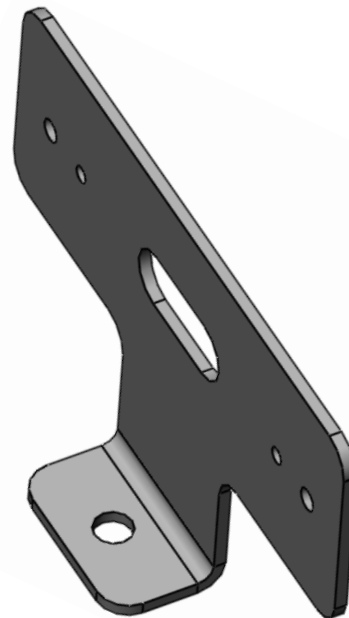

GMBPI

GRILLE MOUNT LED BRACKET

SUPPORTED LIGHTHEADS

For Illustrative Purpose Only
Not to Scale