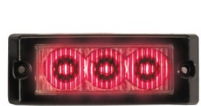

SUPPORTED LIGHTHEADS

XT3