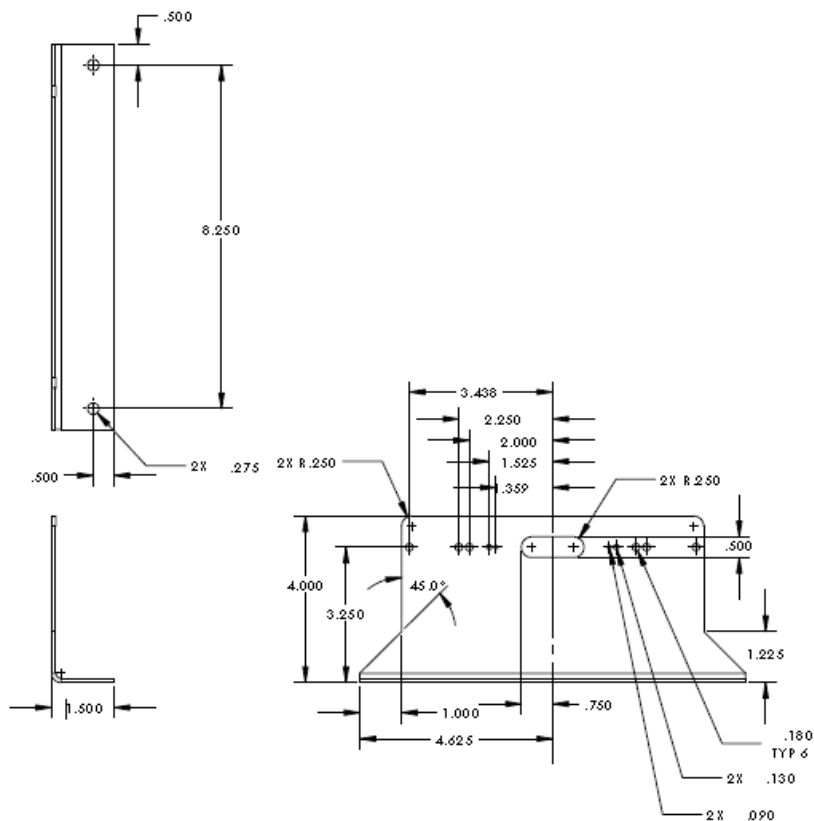

GMBCHR

GRILLE MOUNT LED BRACKET