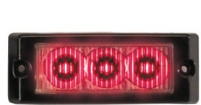

SUPPORTED LIGHTHEADS

XT3