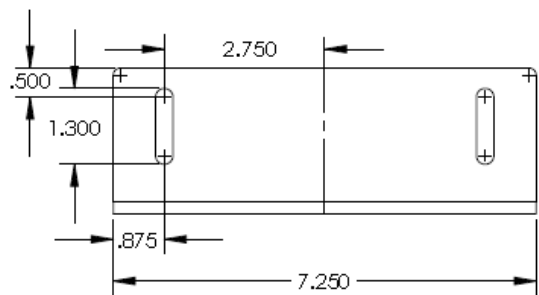

GMBEN06

GRILLE MOUNT LED BRACKET

90° L-BRACKET
ORIENTATION