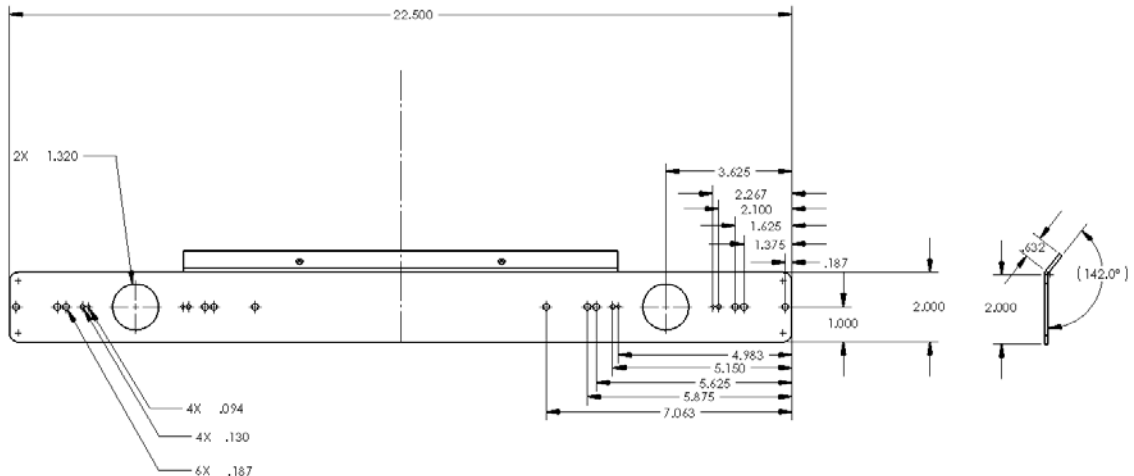

TLB-CV

TRUNK LID MOUNT LED BRACKET