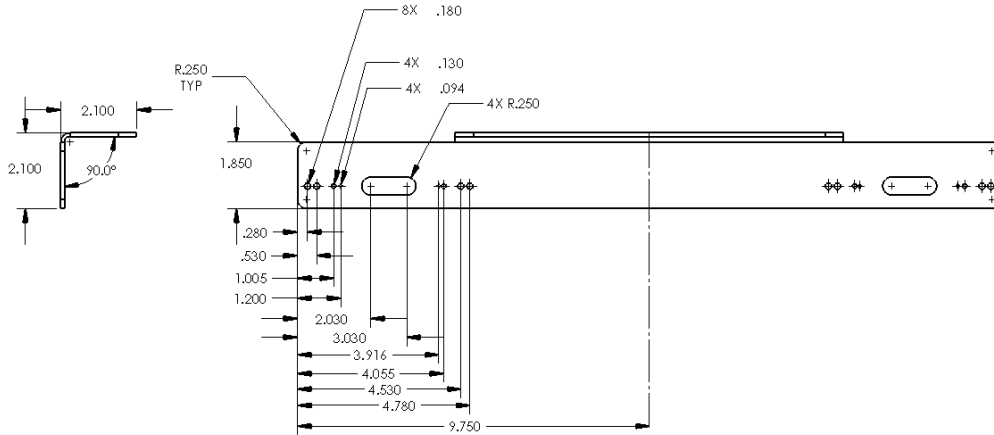

TLB-CHR

TRUNK LID MOUNT LED BRACKET

SUPPORTED LIGHTHEADS

For Illustrative Purpose Only
Not to Scale