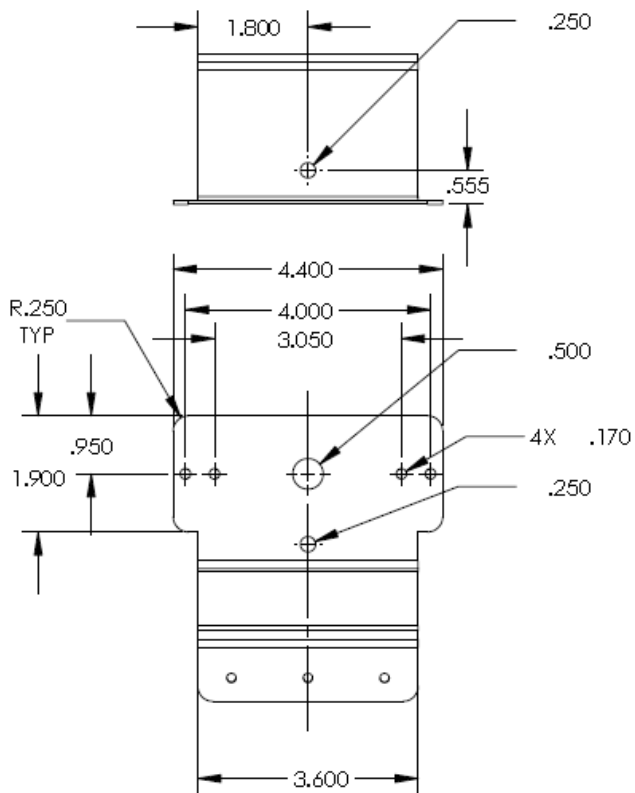

## SIDE WINDOW MOUNT BRACKET