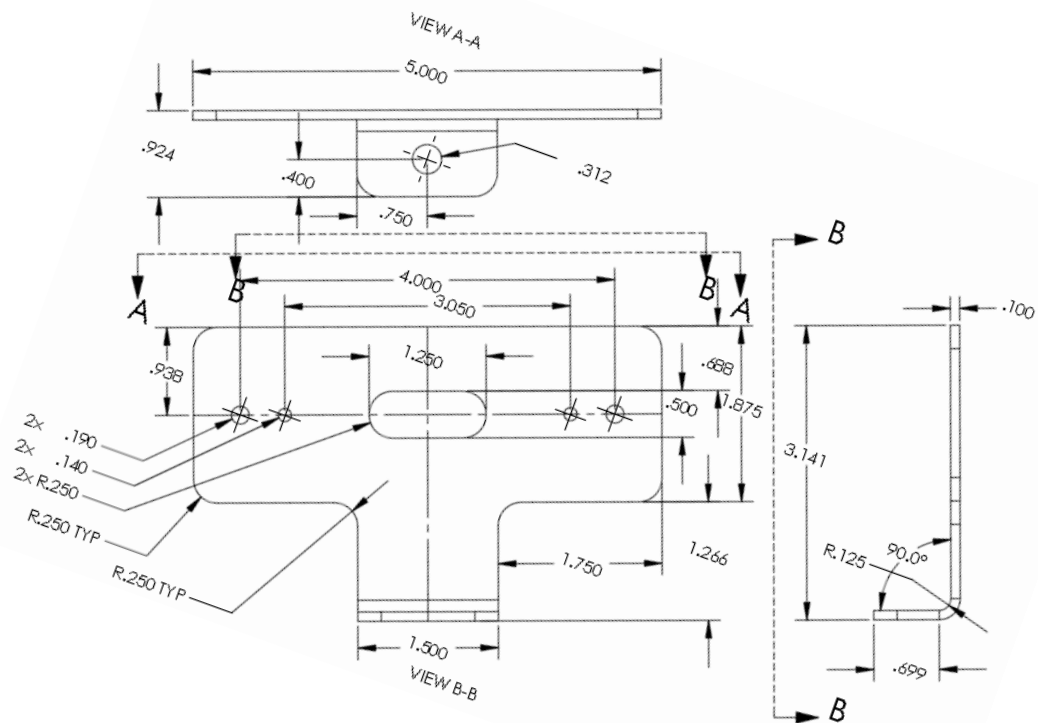

GMBPI

GRILLE MOUNT LED BRACKET

SUPPORTED LIGHTHEADS

For Illustrative Purpose Only
Not to Scale