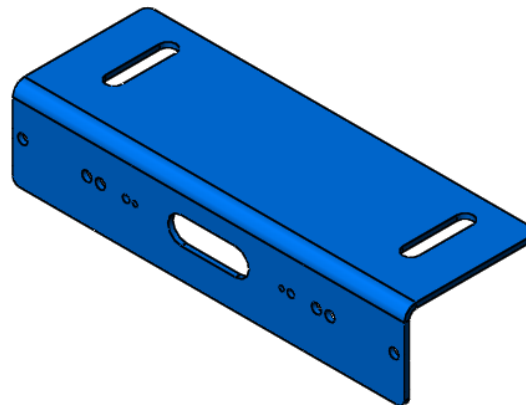

GMBEN06

GRILLE MOUNT LED BRACKET

90° L-BRACKET
ORIENTATION