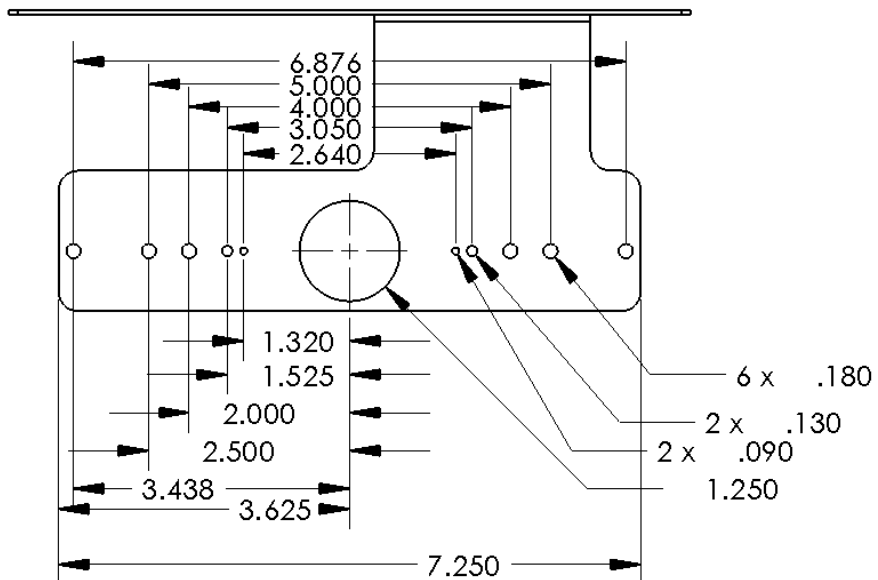

GMBEN07

GRILLE MOUNT LED BRACKET

DRIVER SIDE
&
PASSENGER SIDE
REPRESENTATION