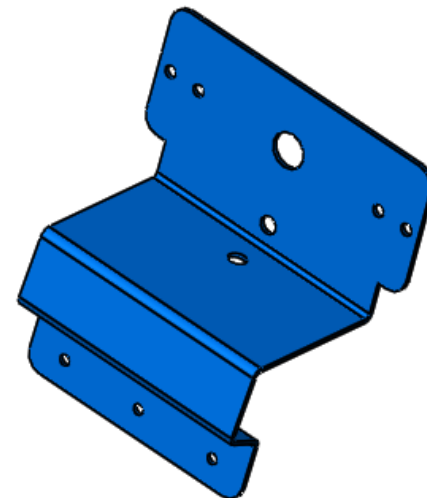

## SIDE WINDOW MOUNT BRACKET