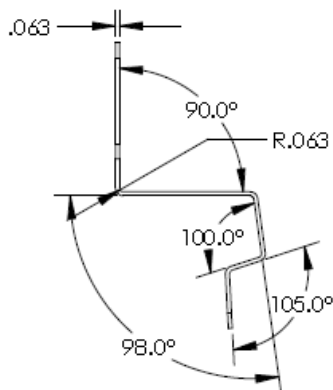

## SIDE WINDOW MOUNT BRACKET