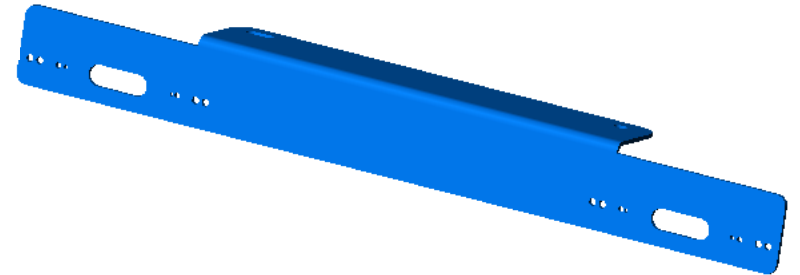

TLB-CHR

TRUNK LID MOUNT LED BRACKET

SUPPORTED LIGHTHEADS

For Illustrative Purpose Only
Not to Scale