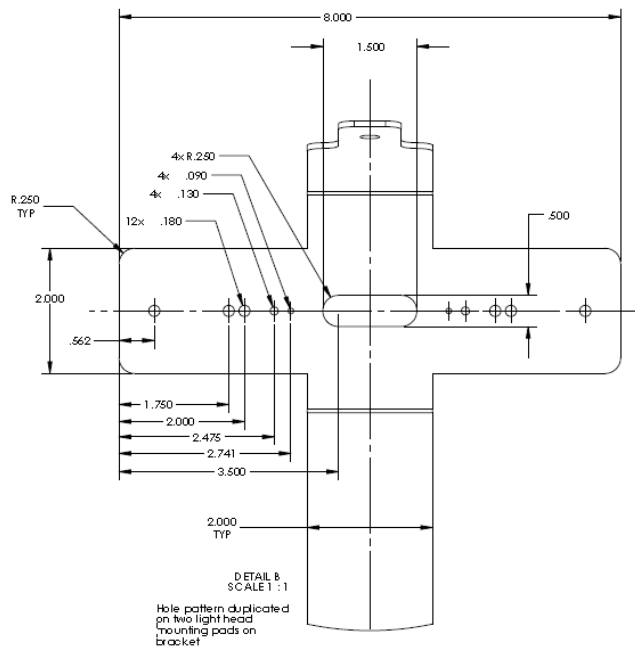

GMBF15008

GRILLE MOUNT LED BRACKET