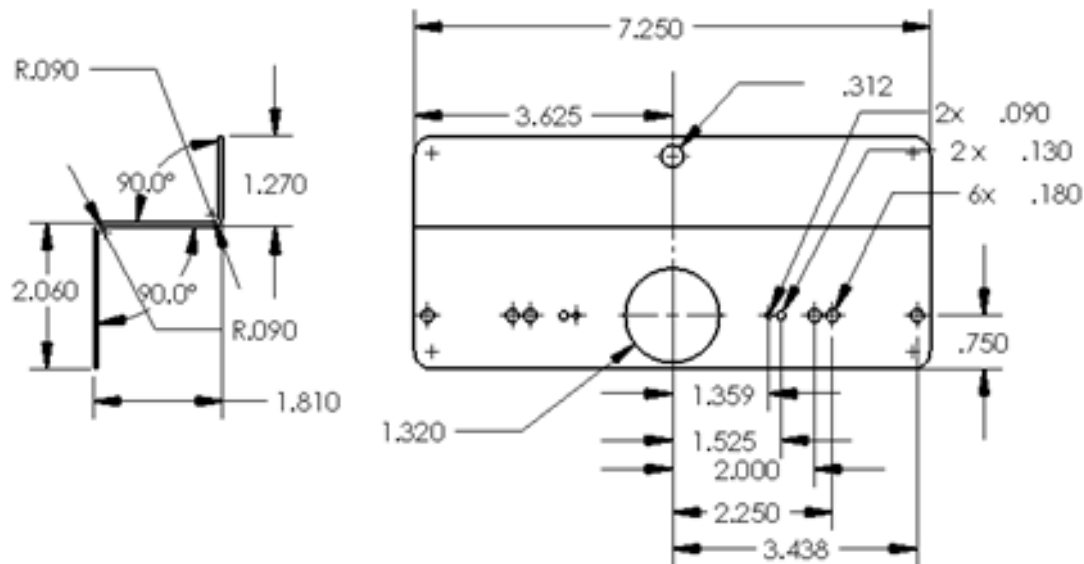

GRILLE MOUNT LED BRACKET