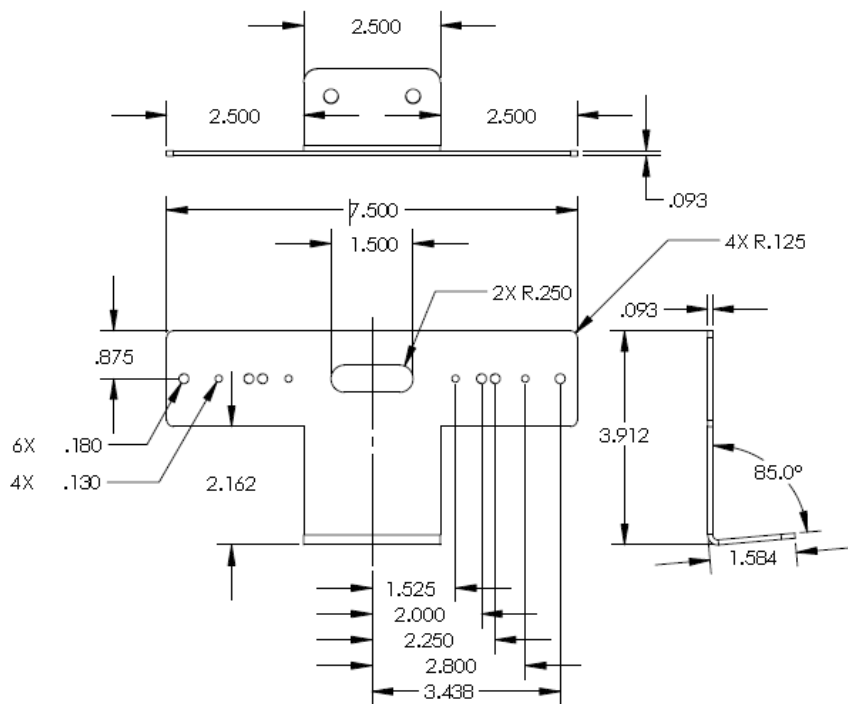

GMBCH11

GRILLE MOUNT LED BRACKET

SUPPORTED LIGHTHEADS

For Illustrative Purpose Only
Not to Scale