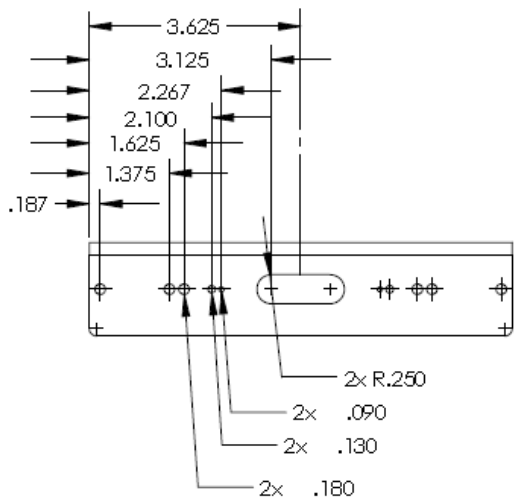

GMBEN06

GRILLE MOUNT LED BRACKET

90° L-BRACKET
ORIENTATION