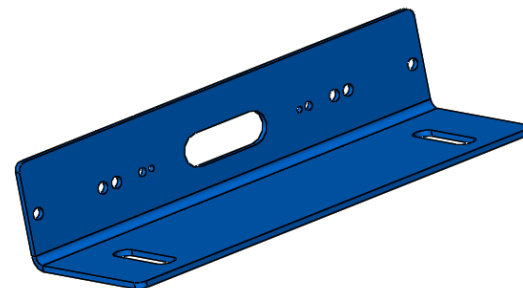

GMBEN06

GRILLE MOUNT LED BRACKET

90° L-BRACKET
ORIENTATION