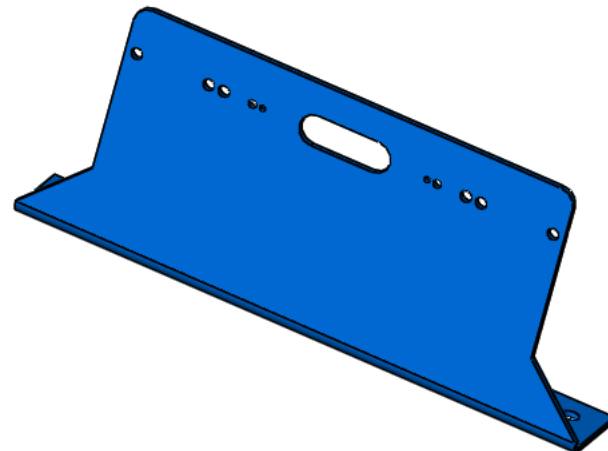

GMBCHR

GRILLE MOUNT LED BRACKET