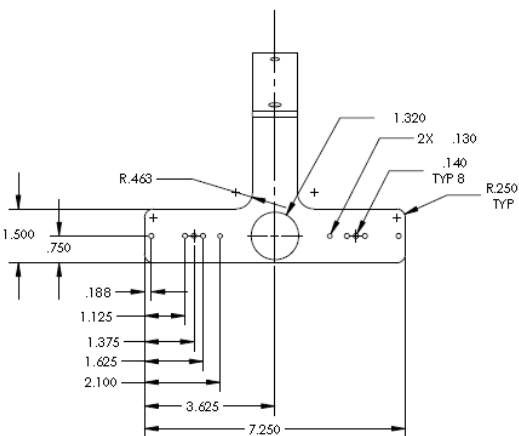

GMBIMP06

GRILLE MOUNT LED BRACKET