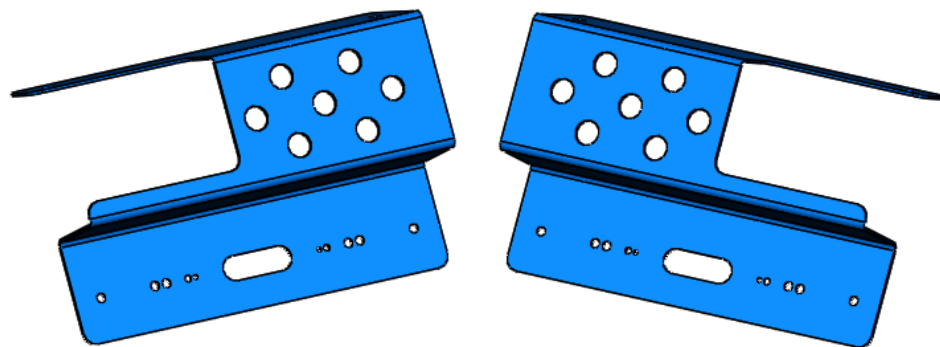

GMBEXP

GRILLE MOUNT LED BRACKET

DRIVER SIDE
&
PASSENGER SIDE
REPRESENTATION