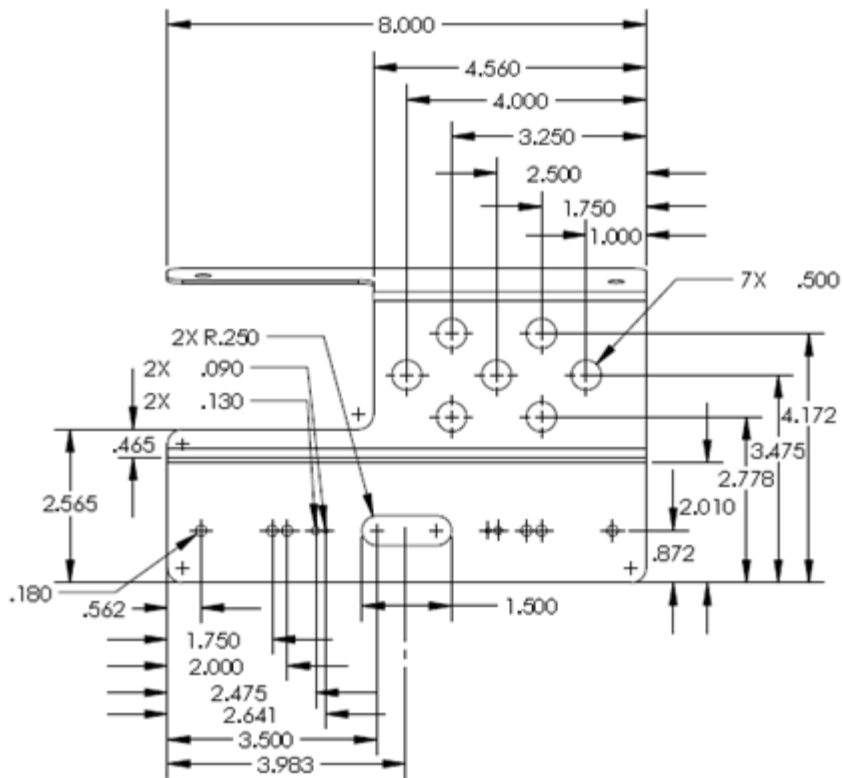

GMBEXP

GRILLE MOUNT LED BRACKET

DRIVER SIDE
&
PASSENGER SIDE
REPRESENTATION