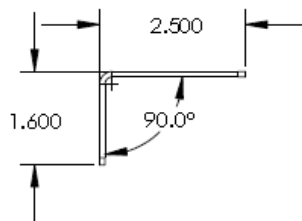

GMBEN06

GRILLE MOUNT LED BRACKET

90° L-BRACKET
ORIENTATION