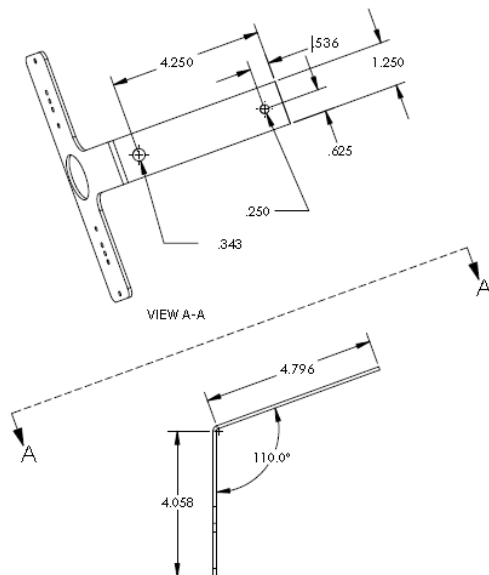

GMBIMP06

GRILLE MOUNT LED BRACKET