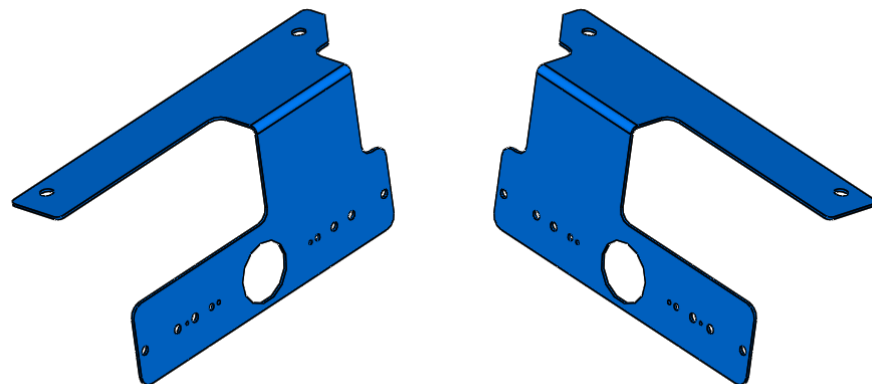

GMBEN07

GRILLE MOUNT LED BRACKET

DRIVER SIDE
&
PASSENGER SIDE
REPRESENTATION