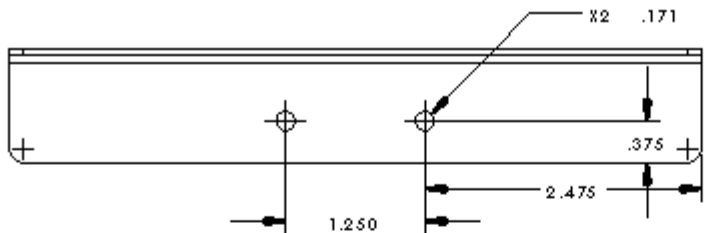

XT6LBKT

L-BRACKET 90°

SUPPORTED LIGHTHEADS

XT6

MR6

For Illustrative Purpose Only
Not to Scale

GMBCH11

GRILLE MOUNT LED BRACKET