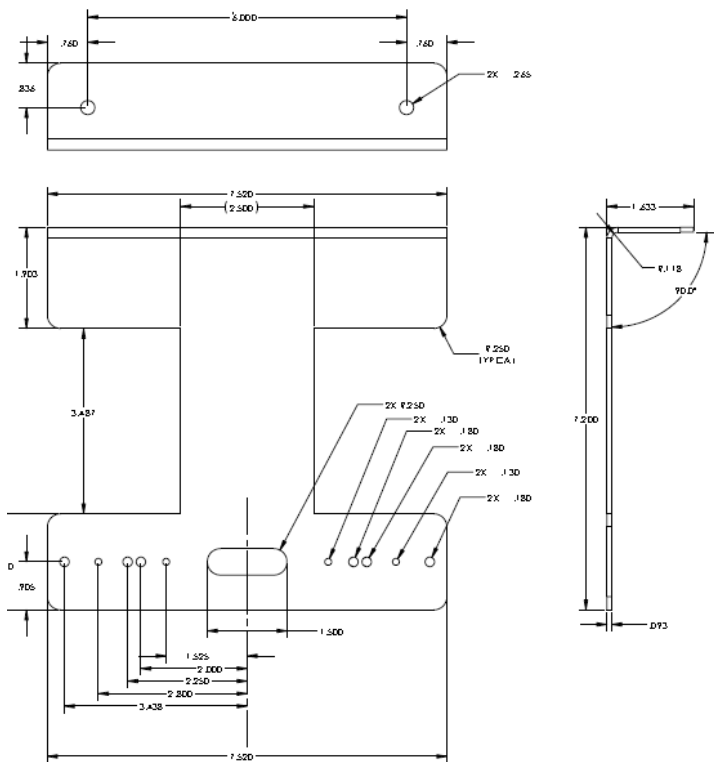

GMBEXI

GRILLE MOUNT LED BRACKET

SUPPORTED LIGHTHEADS

For Illustrative Purpose Only
Not to Scale