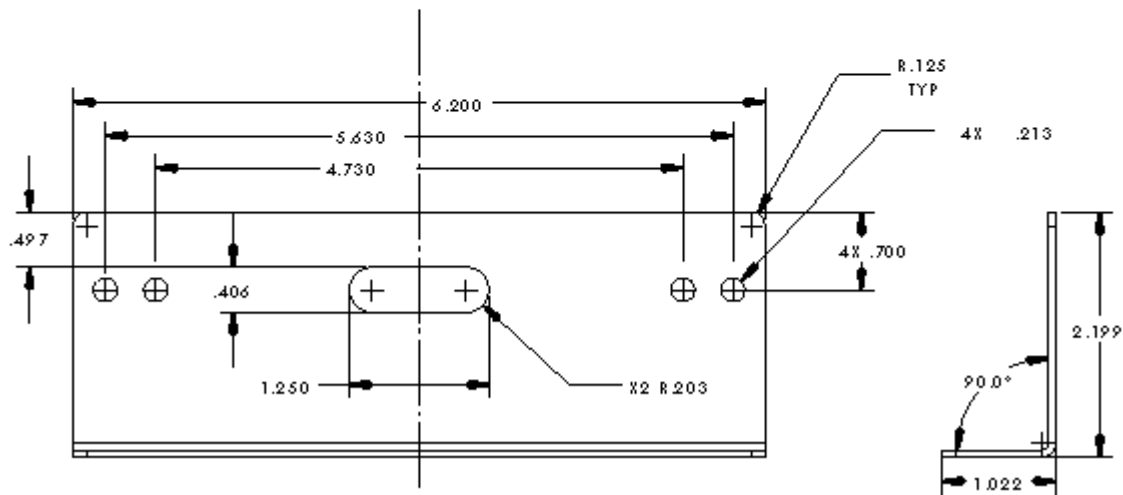

XT6LBKT

L-BRACKET 90°

SUPPORTED LIGHTHEADS

XT6

MR6

For Illustrative Purpose Only
Not to Scale

GMBCH11

GRILLE MOUNT LED BRACKET