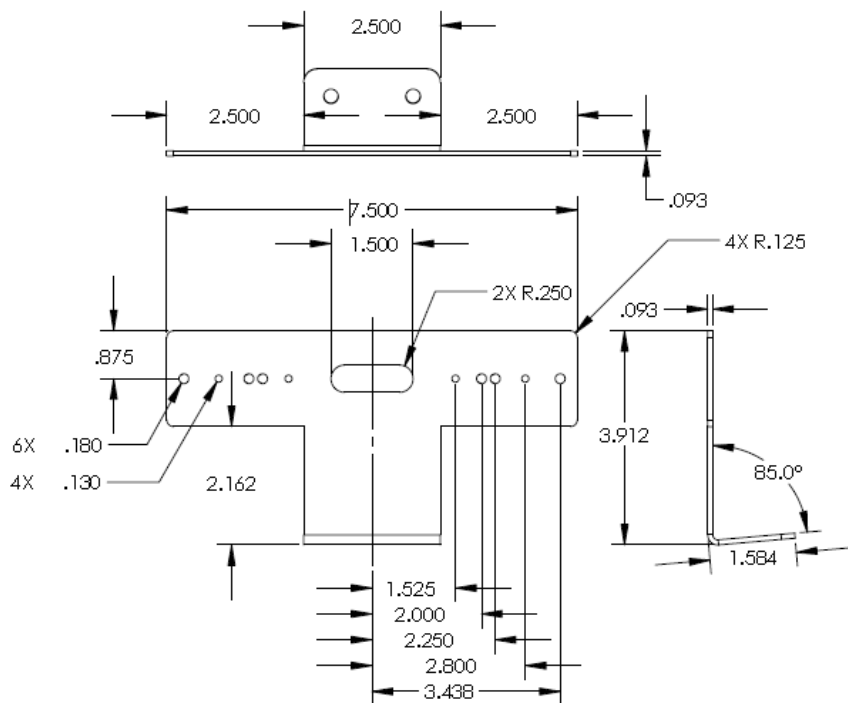

XT6LBKT

L-BRACKET 90°

SUPPORTED LIGHTHEADS

XT6

MR6

For Illustrative Purpose Only
Not to Scale

GMBCH11

GRILLE MOUNT LED BRACKET