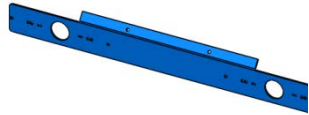

TLB-CV
TRUNK LID MOUNT
LED BRACKET