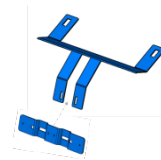

XT3-DL
L-BRACKET 90°

GMBCV
GRILLE MOUNT LED
BRACKET

GMBIMP06
GRILLE MOUNT LED
BRACKET

BPILBKT-CP
B-PILLAR BRACKET
100°

XT3-DL2
L-BRACKET 90° - (2)
LIGHTHEADS

GMBEN07
GRILLE MOUNT LED
BRACKET

GMBPI
GRILLE MOUNT LED
BRACKET

XT3RVM-EXP07
REARVIEW MIRROR
BRACKET

XTOMMNT-TH07
XT3/T-REX OUTSIDE
MIRROR MOUNT

XT3GRL
GRILLE MOUNT LED
BRACKET

TLB-PI
TRUNK LID MOUNT
LED BRACKET

XT3RVMTH07
REARVIEW MIRROR
BRACKET

SNPLBKT
UNIVERSAL VERT.
MOUNT LED BRACKET
(SNOW PLOW)

TLB-CP
TRUNK LID MOUNT
LED BRACKET

TRXRVMCH11
REARVIEW MIRROR
BRACKET

XTOMMNT-CV
XT3/T-REX OUTSIDE
MIRROR MOUNT

TLB-CH11
TRUNK LID MOUNT
LED BRACKET

TRXRVMCP
REARVIEW MIRROR
BRACKET

XTOMMNT-EN07
XT3/T-REX OUTSIDE
MIRROR MOUNT