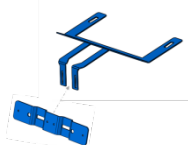

TRXRVMCH11
REARVIEW MIRROR
BRACKET