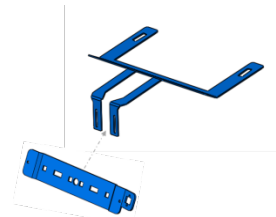

TRS6 LIGHTHEAD BRACKETS

OPX6LPBKT-CH
90° FRONT LICENSE
PLATE MOUNTING
BRACKET

GMBEN06
GRILLE MOUNT LED
BRACKET

GMBTH
GRILLE MOUNT
LED/SPEAKER

OPX690-EXT
L-BRACKET 90°
EXTENDED

PBV45
45° VERT. PUSH
BUMPER MOUNT

GMBEXI
GRILLE MOUNT LED
BRACKET

TLB-CP
TRUNK LID MOUNT
LED BRACKET

WA690
L-BRACKET 90°

GMBCH11
GRILLE MOUNT LED
BRACKET

GMBEXP
GRILLE MOUNT LED
BRACKET

TLB-CV
TRUNK LID MOUNT
LED BRACKET

TRSRVMCH11
REARVIEW MIRROR
BRACKET

GMBCHR
GRILLE MOUNT LED
BRACKET

GMBF15008
GRILLE MOUNT LED
BRACKET

TLB-IMP06
TRUNK LID MOUNT
LED BRACKET

TRSRVMCV
REARVIEW MIRROR
BRACKET

GMBCV
GRILLE MOUNT LED
BRACKET

GMBIMP06
GRILLE MOUNT LED
BRACKET

OPX690
L-BRACKET 90°