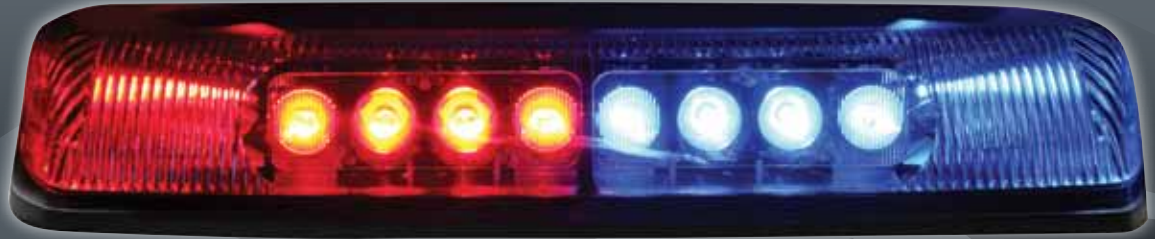

CODE 3[®]

C5590CRB

360 Degree Coverage

Reflex[™] Mini Bar

Benefits

- The 4 TIR modules produce a highly intense, focused and long distance beam to the front and rear of the vehicle.
- The 4 Reflective modules ensure optimum 360 degree coverage by producing a dispersed, wide-angle beam to the sides and corners.

Design Features

- Four LED Reflector modules are located on each end (2 on each side)
- Four TIR modules are located in front and back (2 in each location)
- Amber or Clear Lens with Red, Blue or Amber LEDs
- 18 flash patterns
- Cigarette plug with on/off and flash pattern selection switch (vacuum-magnet only)
- Polycarbonate base and low profile lens
- Permanent or Vacuum-Magnet mount

Specifications

- Dimensions: 2.5" (63 mm) H x 15" (381 mm) W x 9" (229 mm) D
- 12/24 Volt
- Amp Draw: 2.7
- Meets SAE J845 Class I
- CE, R10, IP65 (permanent mount only)
- 3-Year Warranty on LEDs
- Temperature Range: -22°F to +122°F (-30°C to +50°C)
- 3-Year Warranty