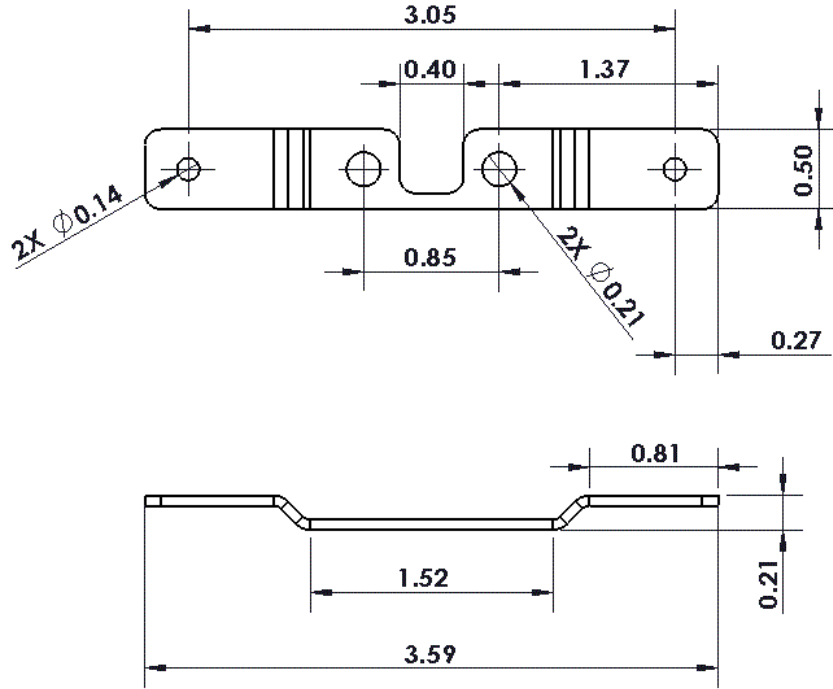

220-0683-00

PI UTILITY HEADLIGHT BRACKET

MR6

SUPPORTED LIGHTHEADS

MR6

For Illustrative Purpose Only
Not to Scale