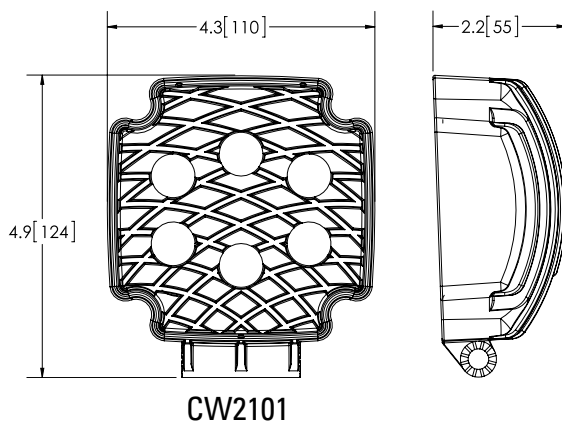

#### Benefits

- Utilizes six LEDs to produce a bright flood light with 1,650 raw lumens to enhance on-scene safety
- Designed for longevity with its aluminum heatsink housing, waterproof encasement, and polycarbonate lens

#### Design Features

- Six 3-watt LEDs
- Modern square housing
- Aluminum heatsink housing
- IP67 waterproof rated
- Polycarbonate lens
- Zinc plated steel mounting bracket

#### Specifications

- 4.3" L x 5.3" H x 2.2" D (110 x 134 x 55 mm)
- 12-24VDC
- 1.9 ampere
- 1,650 raw lumens
- CE, R10, and IP67 rated
- 5-year warranty