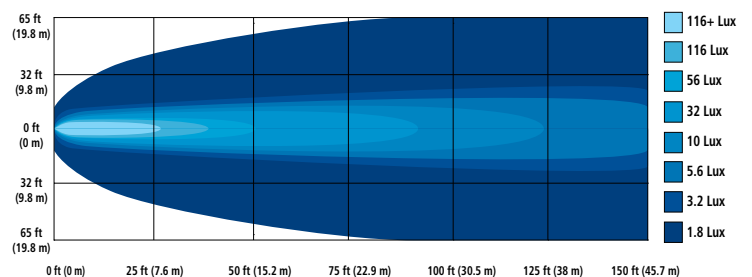

#### Design Features

- Six 3-watt LEDs
- Modern square housing
- Aluminum heatsink housing
- IP67 waterproof rated
- Polycarbonate lens
- Zinc plated steel mounting bracket

#### Specifications

- 4.3" L x 5.3" H x 2.2" D (110 x 134 x 55 mm)
- 12-24VDC
- 1.9 ampere
- 1,650 raw lumens
- CE, R10, and IP67 rated
- 5-year warranty

#### Isolux Plot Chart

Lux = The International System of Units (SI), equal to one lumen per square meter