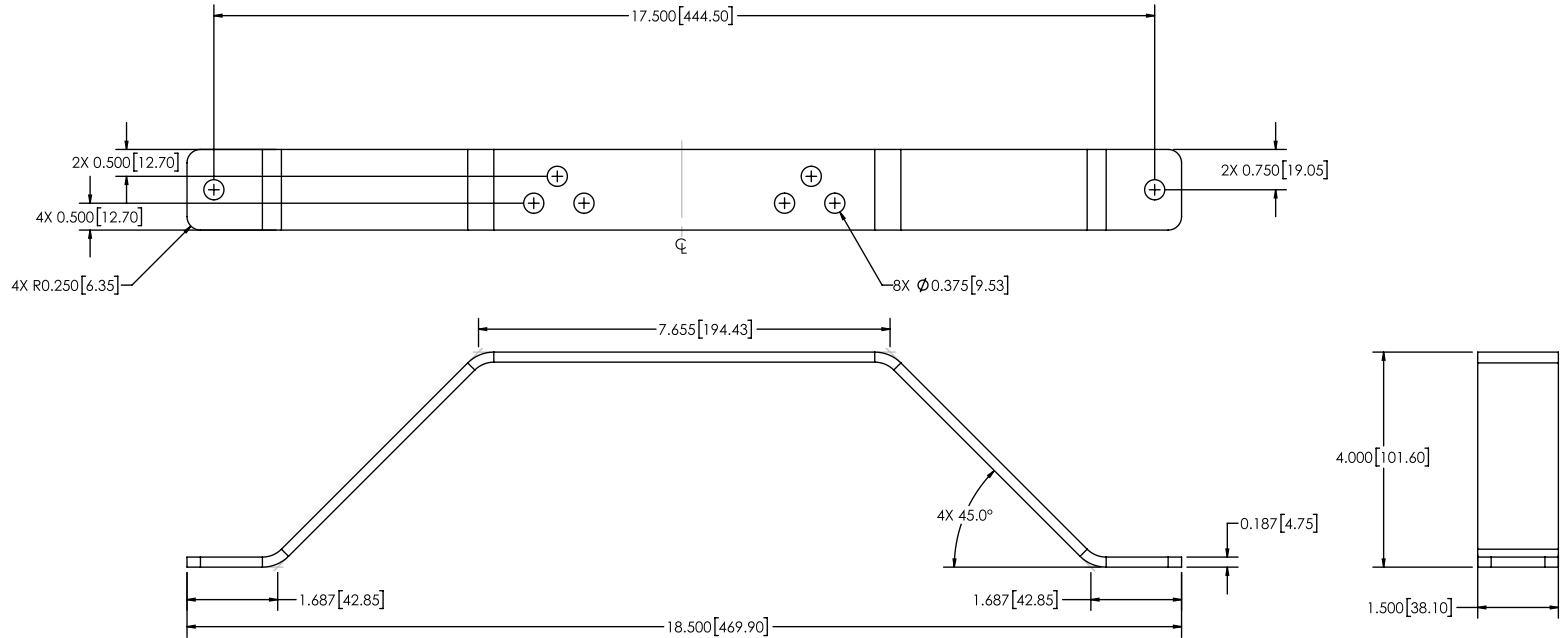

## 4" Clearance Permanent Mounting Feet

Sized for large vehicles such as Fire Trucks

**Fits the Pursuit, Defender, 2100, 21TR, RX2700, Triumph, Solex, Excalibur and MX 7000 lightbars and mini bars**