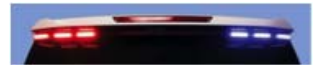

Citadel™ Kits with XT4 Series lighthoods for Tahoe/Suburban

Δ	PRODUCT #	DESCRIPTION	LIST
	CITTH-RR	Citadel™ LED kit for 2007-14 Tahoe/Suburban include brackets and 6 XT4RR-CT	$1,199.58
	CITTH-BB	Citadel™ LED kit for 2007-14 Tahoe/Suburban include brackets and 6 XT4BB-CT	$1,199.58
	CITTH-AA	Citadel™ LED kit for 2007-14 Tahoe/Suburban include brackets and 6 XT4AA-CT	$1,199.58
	CITTH-RB	Citadel™ LED kit for 2007-14 Tahoe/Suburban include brackets and 3 XT4RR-CT and 3 XT4BB-CT	$1,199.58
	CITTH15-RR	Citadel™ LED kit for 2015+ Tahoe/Suburban include brackets and 6 XT4RR-CT	$1,199.58
	CITTH15-BB	Citadel™ LED kit for 2015+ Tahoe/Suburban include brackets and 6 XT4BB-CT	$1,199.58
	CITTH15-AA	Citadel™ LED kit for 2015+ Tahoe/Suburban include brackets and 6 XT4AA-CT	$1,199.58
	CITTH15-RB	Citadel™ LED kit for 2015+ Tahoe/Suburban include brackets and 3 XT4RR-CT and 3 XT4BB-CT	$1,199.58

Notes and Comments: XT4 Citadel is a flashing unit only and can not operate as an ArrowStik®. For ArrowStik functionality with the Citadel see CELS package.