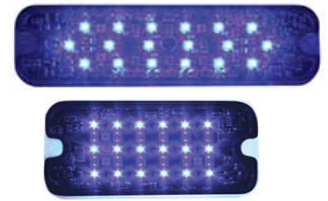

Exterior Vehicle Lighting

EXTERIOR VEHICLE LIGHTING

TOC

SD24A	Surface mount LED with rubber bezel - amber	\$101.36
SD24B	Surface mount LED with rubber bezel - blue	\$101.36
SD24R	Surface mount LED with rubber bezel - red	\$101.36
SD24W	Surface mount LED with rubber bezel - white	\$101.36
SD24CH	Chrome bezel for the SD24 light	\$12.92
SD24LBRKT	90 degree mount bracket for the SD24 light	\$16.60
SD24ZBRKT	Adjustable (swing) mount bracket for the SD24 light	\$27.49

Notes and Comments:

SLW LED DIRECTIONAL LIGHT

TOC

SLW LED Directional Light

Δ	PRODUCT #	DESCRIPTION	LIST
	SLWIC3A	SLW Series Surface Mount LED WIC3, amber	\$67.70
	SLWIC3R	SLW Series Surface Mount LED WIC3, red	\$67.70

Notes and Comments:

XSL LEDs DIRECTIONAL LIGHT

TOC

XSL LED Directional Lights

Δ	PRODUCT #	DESCRIPTION	LIST
	XSLULTRAA	XSL ultra surface mount LED head, 3.8" X 2", amber, 12VDC	\$66.92
	XSLULTRAB	XSL ultra surface mount LED head, 3.8" X 2", blue, 12VDC	\$66.92
	XSLULTRAR	XSL ultra surface mount LED head, 3.8" X 2", red, 12VDC	\$66.92
	XSLULTRAW	XSL ultra surface mount LED head, 3.8" X 2", white, 12VDC	\$66.92
	XSLMINIR	XSL mini surface mount LED head, rectangular 5" X 1.5", red	\$66.92
	XSLMINIB	XSL mini surface mount LED head, rectangular 5" X 1.5", blue	\$66.92
	XSLMINIA	XSL mini surface mount LED head, rectangular 5" X 1.5", amber	\$66.92
	XSLMINIW	XSL mini surface mount LED head, rectangular 5" X 1.5", white	\$66.92

Notes and Comments:

XSL LED Mounting Brackets & Accessories

Δ	PRODUCT #	DESCRIPTION	LIST
	SLULTRABK	Bezel for XSL Ultra LED head, black	\$6.81
	SLULTRACH	Bezel for XSL Ultra LED head, chrome	\$12.12
	SLMINIBK	Bezel for XSL Mini LED head, black	\$6.81
	SLMINICH	Bezel for XSL Mini LED head, chrome	\$11.24