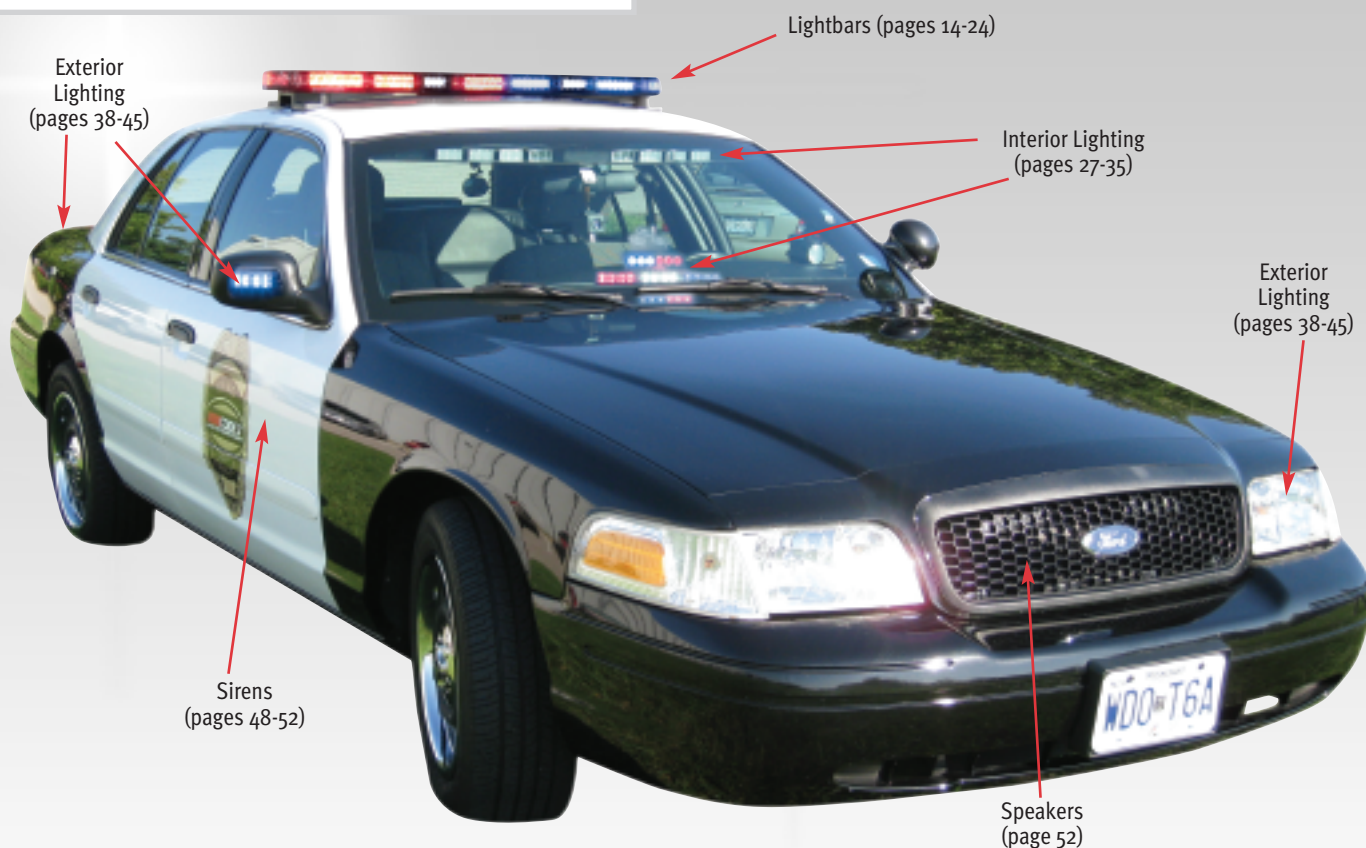

## FORD CROWN VICTORIA

### CROWN VICTORIA® CUSTOM PRODUCT LIST

	Crown Vic 2006-2011
<b>Interior Front Windshield Lightbar</b>	
SuperVisor TC w/ (8) 3-up Tricore LEDs	SV555CV
SuperVisor TL w/(10) 3-up Optix LEDs	SV333CV
<b>Interior Rear Window Lightbar</b>	
WingMan w/ (8) Tricore LEDs	WM555CV
WingMan w/ (4) Tricore LEDs	WM455CV
WingMan w/(8) Tricore LEDs (upper mount)	WM955CV
WingMan w/Optix 6-up LEDs	WM033CV
WingMan - Short	WM2033CV
<b>Exterior Lighting</b>	
Hide-A-Blast Corner LED System	HB915
Hide-A-Way Corner Strobe System	490HCL
<b>Speakers</b>	
Universal	C3500U
Behind the Grille Speaker	C3100CV2
Slim Line Speaker	SL100CV
<b>Flashers</b>	
Headlight Flasher	900-06
<b>Brackets</b>	
Lightbar Mounting Adapters	FDCV92
Side View Mirror Mounts for T-Rex (external) - pair	TRXOMMNT
Side View Mirror Mounts for LED X (external) - pair	LXOMMNT-CV
Side View Mirror Mounts for XT3 (external) - pair	XTOMMNT-CV
Rear View Mirror Bracket for Optix (interior)	OPX6RVMCV
Rear View Mirror Bracket for LED X (interior)	LXCVMNT
Rear View Mirror Bracket for OPX3, XT3, T-Rex (interior)	LXTARVM-CV
Grille Mount Brackets for Optix / LED X / XT3	GMBCV
License Plate Bracket for LED X	LXEXLPBKT-CV06
License Plate Bracket for XT3 & T-Rex	XT3LPBKT
Trunk Lid Bracket for Optix / XT3/ XT4 & T-Rex	TLB-CV

**HB915W**  
LED Hide-A-Blast for auxiliary or  
undercover warning. (Available  
for most vehicles)